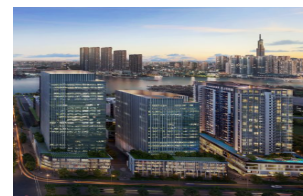

AVISON YOUNG

Contact for detail

THE METT | For rent
District 2, Ho Chi Minh City

Available From: Any Time

Property ID: 2046

Description

The METT is located in Block 3.13 of Functional Zone 1 in Thủ Thiêm - this is the key financial center, right at the foot of Thủ Thiêm 2 and adjacent to the central square with a capacity of up to 430,000 people.

Within a radius of less than 1km, the building stands out with a series of residential projects, including apartment buildings, townhouses, villas, and offices of various sizes, currently under construction and investment such as Thủ Thiêm River Park, Sala Urban Area, Vinhomes Golden River Ba Son...